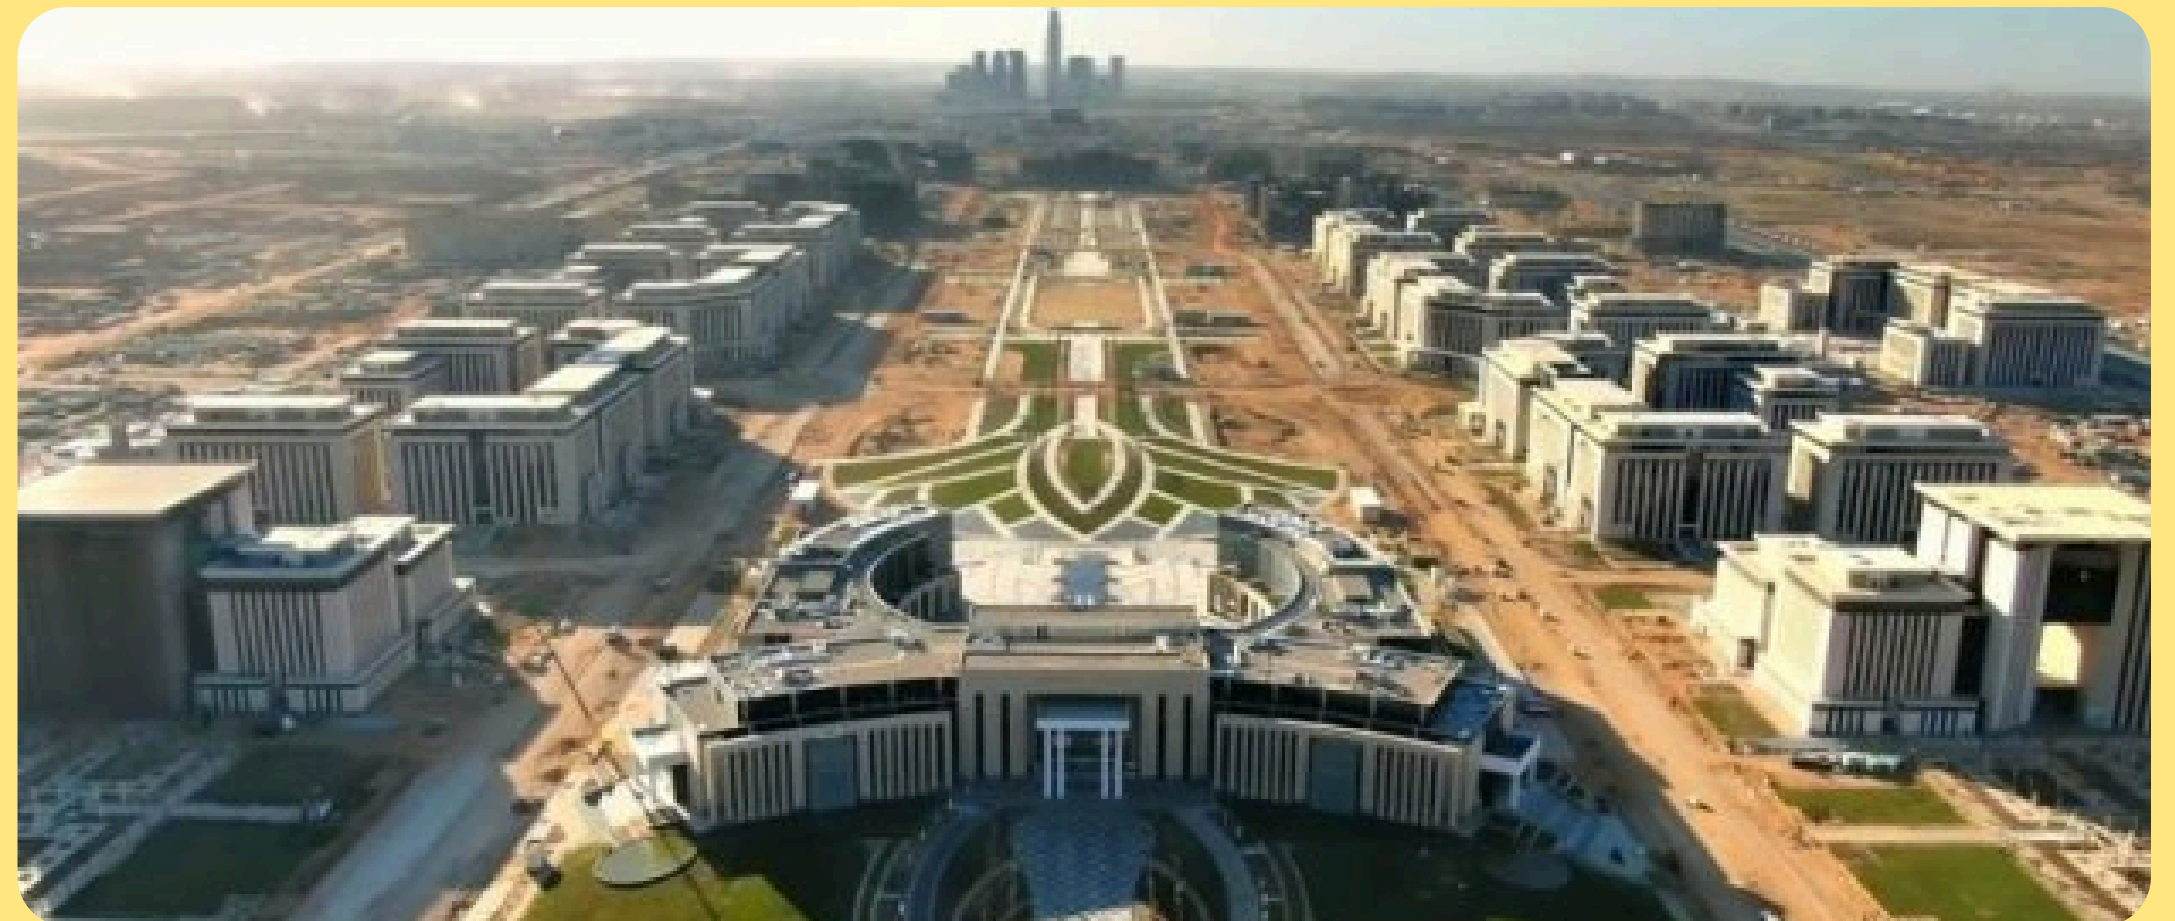

Our Network Projects – EGYPT

Our expertise drives successful projects every time

PROJECT	Modern technological city – 2018 – 2019
Owner name	
Main Contract	concrete plus
SCOPE	ELECTRICAL WORK Lighting & Power System Earthing & Lightning System Low Current Systems
LOCATION	The new administrative capital

Our Network Projects – EGYPT

Our expertise drives successful projects every time

PROJECT	R05 2018– 2021
Owner name	Urban Communities Authority
Main Contract	concrete plus
SCOPE	ELECTRICAL WORK Lighting & Power System Earthing & Lightning System Low Current Systems
LOCATION	The new administrative capital